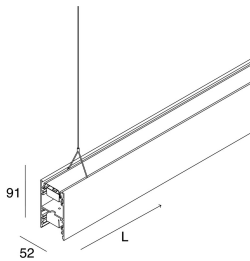

LUCKY EVO B

1002D1.02 + 1002A2.99

LUCKY EVO B: HF D/I 107W L2530 4KNE + LUCKY EVO B: DIFF. OPALE PER L2530

novalux
ITALIAN LIGHTING DESIGN SINCE 1948

Features

Use: Indoor
Type of installation: SUSPENDED
Emission: DIRECT/INDIRECT
Optics: OPAL
Colour: BLACK
Dimming: ON/OFF
Emergency: NO
L: 2530mm
A: 52mm
H: 91mm
Made in: ITALY
Warranty: 5 years
Weight: 8.5kg