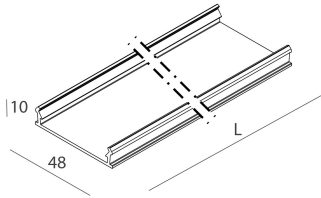

Novalux S.r.l. via Marzabotto, 2 40050 Funo di Argelato (BO) Italy
Tel: +39 051 860558 · Fax +39 051 6647859 · Mail: info@novalux.it · VAT number 00536541204 · novalux.com
Company subject to the management and coordination by SLV GmbH

This technical data sheet is owned by Novalux S.r.l., all rights reserved. Novalux S.r.l. reserves the right to make changes without prior notice.
Last update: 6/8/2025, 13:11:27