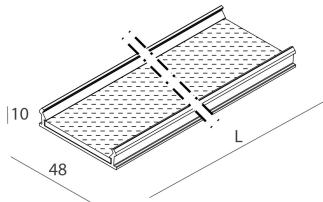

LUCKY EVO B

1002C6.02 + 1002E4.99

LUCKY EVO B: HF D/I 94W L=2249 4KNE DALI + LUCKY EVO B: DIFF.TRAS.+MICROS.PER

novalux
ITALIAN LIGHTING DESIGN SINCE 1948

Features

Use: Indoor
Optics: MICRO-STRUCTURED
Emergency: NO
L: 2249mm
A: 48mm
H: 10mm
Made in: ITALY
Warranty: 5 years
Weight: 0.6kg

Tech data

IP: 40
UGR: <19

Novalux S.r.l. via Marzabotto, 2 40050 Funo di Argelato (BO) Italy
Tel: +39 051 860558 · Fax +39 051 6647859 · Mail: info@novalux.it · VAT number 00536541204 · novalux.com
Company subject to the management and coordination by SLV GmbH

This technical data sheet is owned by Novalux S.r.l., all rights reserved. Novalux S.r.l. reserves the right to make changes without prior notice.
Last update: 9/6/2026, 17:25:43