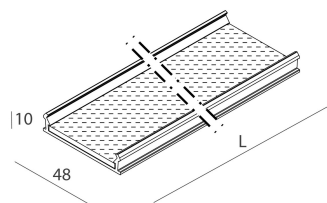

LUCKY EVO B

100277.02H + 1002E7.99

LUCKY EVO B:HF D/I ANG.50W L592 NE3KPUSH + LUCKY EVO B/C: ANG.2 DIF.TR.

novalux
ITALIAN LIGHTING DESIGN SINCE 1948

Features

Use: Indoor
Optics: MICRO-STRUCTURED
Emergency: NO
L: 592x592mm
A: 48mm
H: 10mm
Made in: ITALY
Warranty: 5 years
Weight: 0.3kg

Tech data

IP: 40
UGR: <19

Novalux S.r.l. via Marzabotto, 2 40050 Funo di Argelato (BO) Italy
Tel: +39 051 860558 · Fax +39 051 6647859 · Mail: info@novalux.it · VAT number 00536541204 · novalux.com
Company subject to the management and coordination by SLV GmbH

This technical data sheet is owned by Novalux S.r.l., all rights reserved. Novalux S.r.l. reserves the right to make changes without prior notice.
Last update: 6/8/2025, 13:07:10