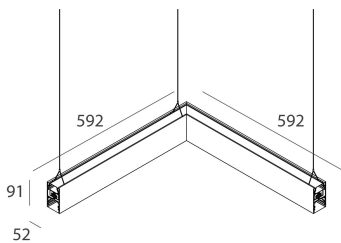

LUCKY EVO B

100277.02H + 1002E7.99

LUCKY EVO B:HF D/I ANG.50W L592 NE3KPUSH + LUCKY EVO B/C: ANG.2 DIF.TR.

novalux
ITALIAN LIGHTING DESIGN SINCE 1948

Features

Use: Indoor
Type of installation: SUSPENDED
Emission: DIRECT/INDIRECT
Optics: MICRO-STRUCTURED
Colour: BLACK
Dimming: PUSH
Emergency: NO
L: 592x592mm
A: 52mm
H: 91mm
Made in: ITALY
Warranty: 5 years
Weight: 3.5kg