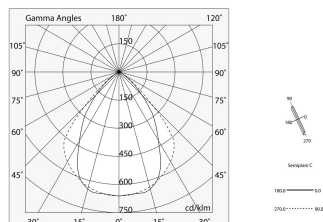

LUCKY EVO B

100277.02H + 1002E7.99

LUCKY EVO B:HF D/I ANG.50W L592 NE3KPUSH + LUCKY EVO B/C: ANG.2 DIF.TR.

novalux
ITALIAN LIGHTING DESIGN SINCE 1948

Features

Use: Indoor
Optics: MICRO-STRUCTURED
Emergency: NO
L: 592x592mm
A: 48mm
H: 10mm
Made in: ITALY
Warranty: 5 years
Weight: 0.3kg

Tech data

IP: 40
UGR: <19

Novalux S.r.l. via Marzabotto, 2 40050 Funo di Argelato (BO) Italy
Tel: +39 051 860558 · Fax +39 051 6647859 · Mail: info@novalux.it · VAT number 00536541204 · novalux.com
Company subject to the management and coordination by SLV GmbH

This technical data sheet is owned by Novalux S.r.l., all rights reserved. Novalux S.r.l. reserves the right to make changes without prior notice.
Last update: 6/8/2025, 13:07:10