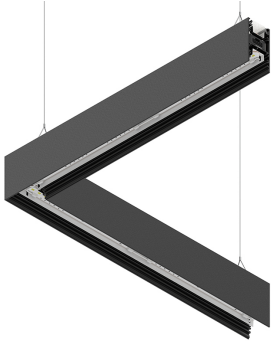

LUCKY EVO B

100277.02H + 1002E7.99

LUCKY EVO B:HF D/I ANG.50W L592 NE3KPUSH + LUCKY EVO B/C: ANG.2 DIF.TR.

novalux
ITALIAN LIGHTING DESIGN SINCE 1948

Features

Use: Indoor
Type of installation: SUSPENDED
Emission: DIRECT/INDIRECT
Optics: MICRO-STRUCTURED
Colour: BLACK
Dimming: PUSH
Emergency: NO
L: 592x592mm
A: 52mm
H: 91mm
Made in: ITALY
Warranty: 5 years
Weight: 3.5kg