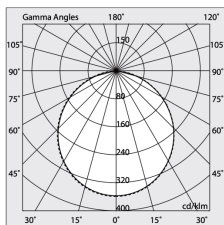

A: 48mm

H: 6mm

Hergestellt in: ITALY

Garantie: 5 Jahre

Gewicht: 0.2kg

Technische Daten

IP: 40

Novalux S.r.l. via Marzabotto, 2 40050 Funo di Argelato (BO) Italien
Tel: +39 051 860558 · Fax: +39 051 6647859 · Mail: info@novalux.it · P.IVA 00536541204 · novalux.com
Diese Unternehmen unterliegt der Verwaltung und Koordinierung von Seiten der SLV GmbH

HERO C

108841.02 + 108908.99

HERO C: ANG.DX 24W 3K 593 DALI NE + HERO: ANG.N.2 DIFF.OPALE PER 589

novalux
ITALIAN LIGHTING DESIGN SINCE 1948

ERGÄNZENDES ZUBEHÖR

 <p>Technical drawing showing a perspective view of a rectangular lighting fixture with dimensions L, W, and H. A small inset shows a cross-section with dimensions H 20, L 138, and W 55.</p>	HERO C: MOD.CIECO 250 NE	108852.02
 <p>Technical drawing showing a perspective view of an L-shaped lighting fixture with dimensions L, W, and H. A small inset shows a cross-section with dimensions H 20, L 100-150, and W 55.</p>	HERO C: MOD.CIECO ANG.SX 150 NE	108853.02
 <p>Technical drawing showing a perspective view of an L-shaped lighting fixture with dimensions L, W, and H. A small inset shows a cross-section with dimensions H 20, L 100-150, and W 55.</p>	HERO C: MOD.CIECO ANG.DX 150 NE	108854.02
 <p>Technical drawing showing a perspective view of a rectangular lighting fixture with dimensions L, W, and H. A small inset shows a cross-section with dimensions H 20, L 138, and W 55.</p>	HERO C: MOD.CIECO 1120 NE	108855.02
 <p>Technical drawing showing a perspective view of a rectangular lighting fixture with dimensions L, W, and H. A small inset shows a cross-section with dimensions H 20, L 138, and W 55.</p>	HERO C: MOD.CIECO 1400 NE	108856.02
 <p>Technical drawing showing a perspective view of a rectangular lighting fixture with dimensions L, W, and H. A small inset shows a cross-section with dimensions H 20, L 138, and W 55.</p>	HERO C: MOD.CIECO 1680 NE	108857.02