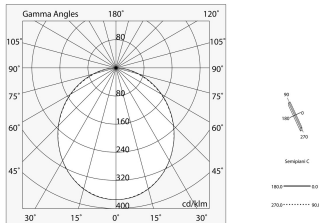

LUCKY MAXI

106202.02 + 106220.99

LUCKY MAXI: LED 54W 3K NERO L=1800 + LUCKY MAXI: DIFF. OPALE PER L1800

novalux
ITALIAN LIGHTING DESIGN SINCE 1948

Merkmale

Verwendung: Innen

Optik: OPAL

L: 1800mm

A: 93mm

H: 6mm

Hergestellt in: ITALY

Garantie: 5 Jahre

Gewicht: 0.36kg

Novalux S.r.l. via Marzabotto, 2 40050 Funo di Argelato (BO) Italien
Tel: +39 051 860558 · Fax: +39 051 6647859 · Mail: info@novalux.it · P.IVA 00536541204 · novalux.com
Diese Unternehmen unterliegt der Verwaltung und Koordinierung von Seiten der SLV GmbH

Dieses Datenblatt ist Eigentum der Novalux S.r.l., alle Rechte vorbehalten. Novalux S.r.l. behält sich das Recht vor, Änderungen ohne jede vorherige Benachrichtigung durchzuführen.
Letzte aktualisierung: 14/11/2024, 20:31:33