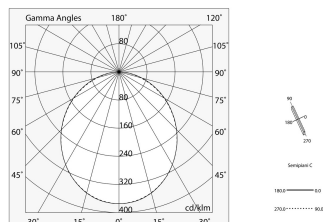

LUCKY MAXI

106201.02 + 106219.99

LUCKY MAXI: LED 36W 3K NERO L=1200 + LUCKY MAXI: DIFF. OPALE PER L1200

novalux
ITALIAN LIGHTING DESIGN SINCE 1948

Merkmale

Verwendung: Innen

Optik: OPAL

L: 1200mm

A: 93mm

H: 6mm

Hergestellt in: ITALY

Garantie: 5 Jahre

Gewicht: 0.24kg

Novalux S.r.l. via Marzabotto, 2 40050 Funo di Argelato (BO) Italien
Tel: +39 051 860558 · Fax: +39 051 6647859 · Mail: info@novalux.it · P.IVA 00536541204 · novalux.com
Diese Unternehmen unterliegt der Verwaltung und Koordinierung von Seiten der SLV GmbH

Dieses Datenblatt ist Eigentum der Novalux S.r.l., alle Rechte vorbehalten. Novalux S.r.l. behält sich das Recht vor, Änderungen ohne jede vorherige Benachrichtigung durchzuführen.
Letzte aktualisierung: 14/11/2024, 20:31:33